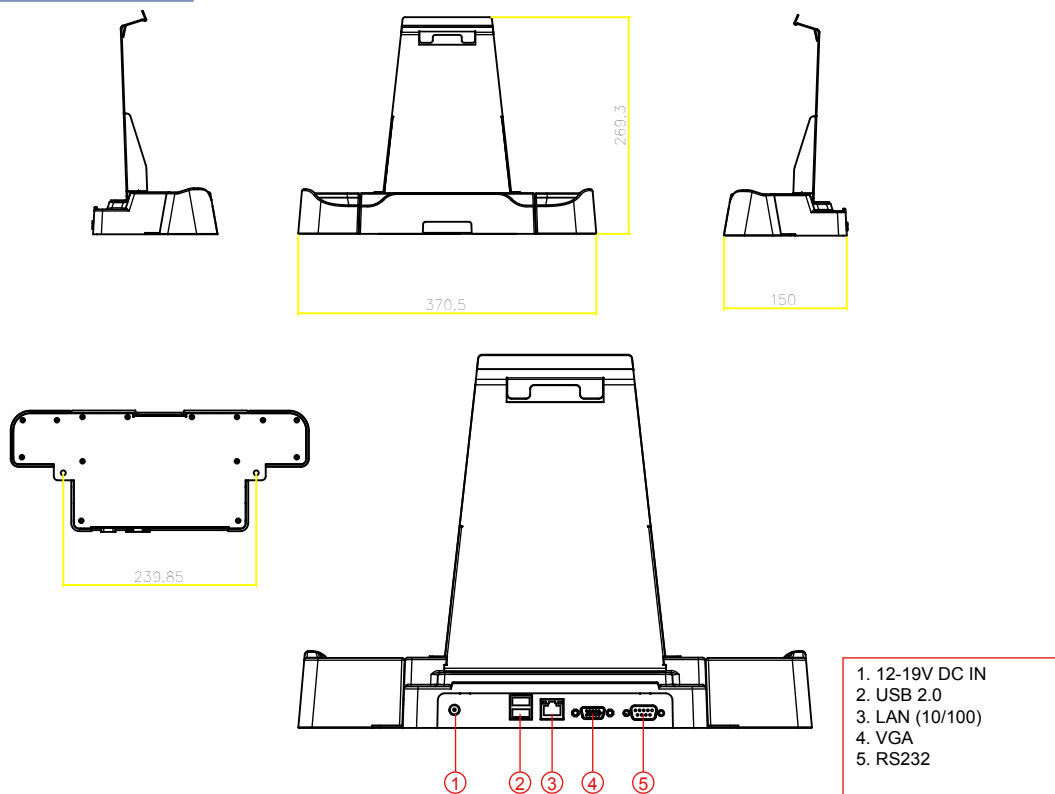

Desk Dock for IM133

Product Features:

- Easy to charge tablet PC
- User friendly viewing angle with extended I/O interface
- Accessible to both Standard and High-Capacity batteries
- Operating temperature : -20°C ~ 60°C

Mechanical Drawing

Specification

Dimension		370.5 x 269.3 x 150.0 mm
Power Input		12-19V DC IN (Default)
I/O Support	Rear	RS232 x 1 USB 2.0 x 2 10/100 LAN x 1 VGA x 1 DC Jack
	Side	USB 2.0 x 2

Technische Änderungen und Irrtum ohne Vorankündigung vorbehalten! Alle Rechte geschützt!